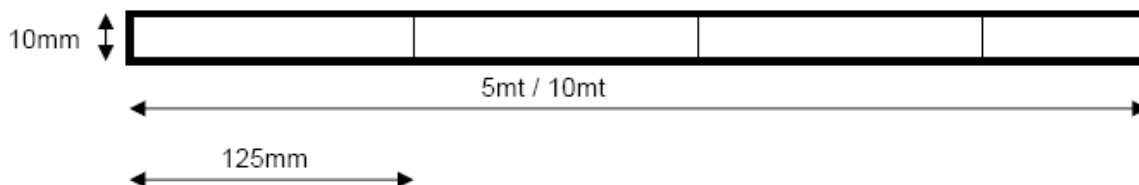

Linear and flexible, LED lighting system STRIPFLEX500

Linear Led lighting system, special adhesive and flexible material. Ideal solution for linear lighting source for: lighting advertising, glass-box, furniture, steep, special way, recesses, rounded wall, etc; different light colours available red, yellow, green, blue, white and warm white. STRIPFLEX500 could be supply with different reel length, 5 or 10 meters; on the flexible strip are present line where is possible to cut circuit without trouble. Minimum pitch of STRIPFLEX500 is 12,5cm. Low power supply (24Vdc) and low power consumption (about 3W/meter) makes STRIPFLEX500 more interesting for each application.

C.F.O. del geom. Luigi Caro
Tel/fax +39 011 3040975

Via Farina 1 – 10134 Torino
gsm +39 348 7111717

email cfo1@libero.it

www.cfofibre.it

Illuminotecnica a fibre ottiche e led

DISEGNI MECCANICI / MECHANICAL DRAWING

CARATTERISTICHE TECNICHE / TECHNICAL CHARACTERISTICS

Prodotto / Product	STRIPFLEX500 (1mt) / STRIPFLEX500 (1 meter)					
Numero led / Led numbers	56 (1m)					
Colore / Colors						
Emissione nanometrica / Nanometric output	3500°K	5500°K	630nm	593nm	525nm	470nm
Luminosità / Bright	45cd	50cd	28cd	20cd	28cd	12cd
Visibilità / Angle view	120°					
Alimentazione / Input voltage	24Vdc con alimentatore elettronico / 24V/dc with electronic supply					
Consumo / Consumption	Circa 3W/mt / About 3W/meter					